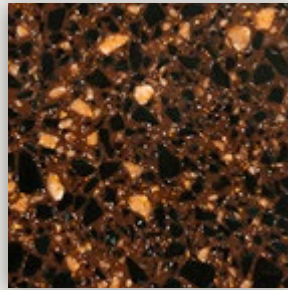

Aspen Granite | 780A

Cotton Boulder | 846A

South Beach Boulder | 811A

Winter Boulder | 800A

Raven Boulder | 810AR

BOULDER

Barney's Rubble | 903A

Cinder Granite | 679AR

Kollektion TOPFORM M

METALLIC

Shine On Me | 430SA

Rain Cloud | 519SA

Red Diamond Sparkle | 698SA*

Snow Owl | 703SA

Botanic Gemstone | 820SA*

Goldrush Gemstone | 819SAR 

Silver Shards | 930SA

Mottled Gray | 932SA

Solar Eclipse | 933SA

Midnight Gemstone | 99265B

Shell Mosaic | 9927B

Summer Beach | 426A

Kauai Beach | 428A

PEARL