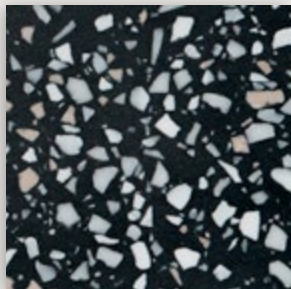

Urban Terrazzo | TT007S *